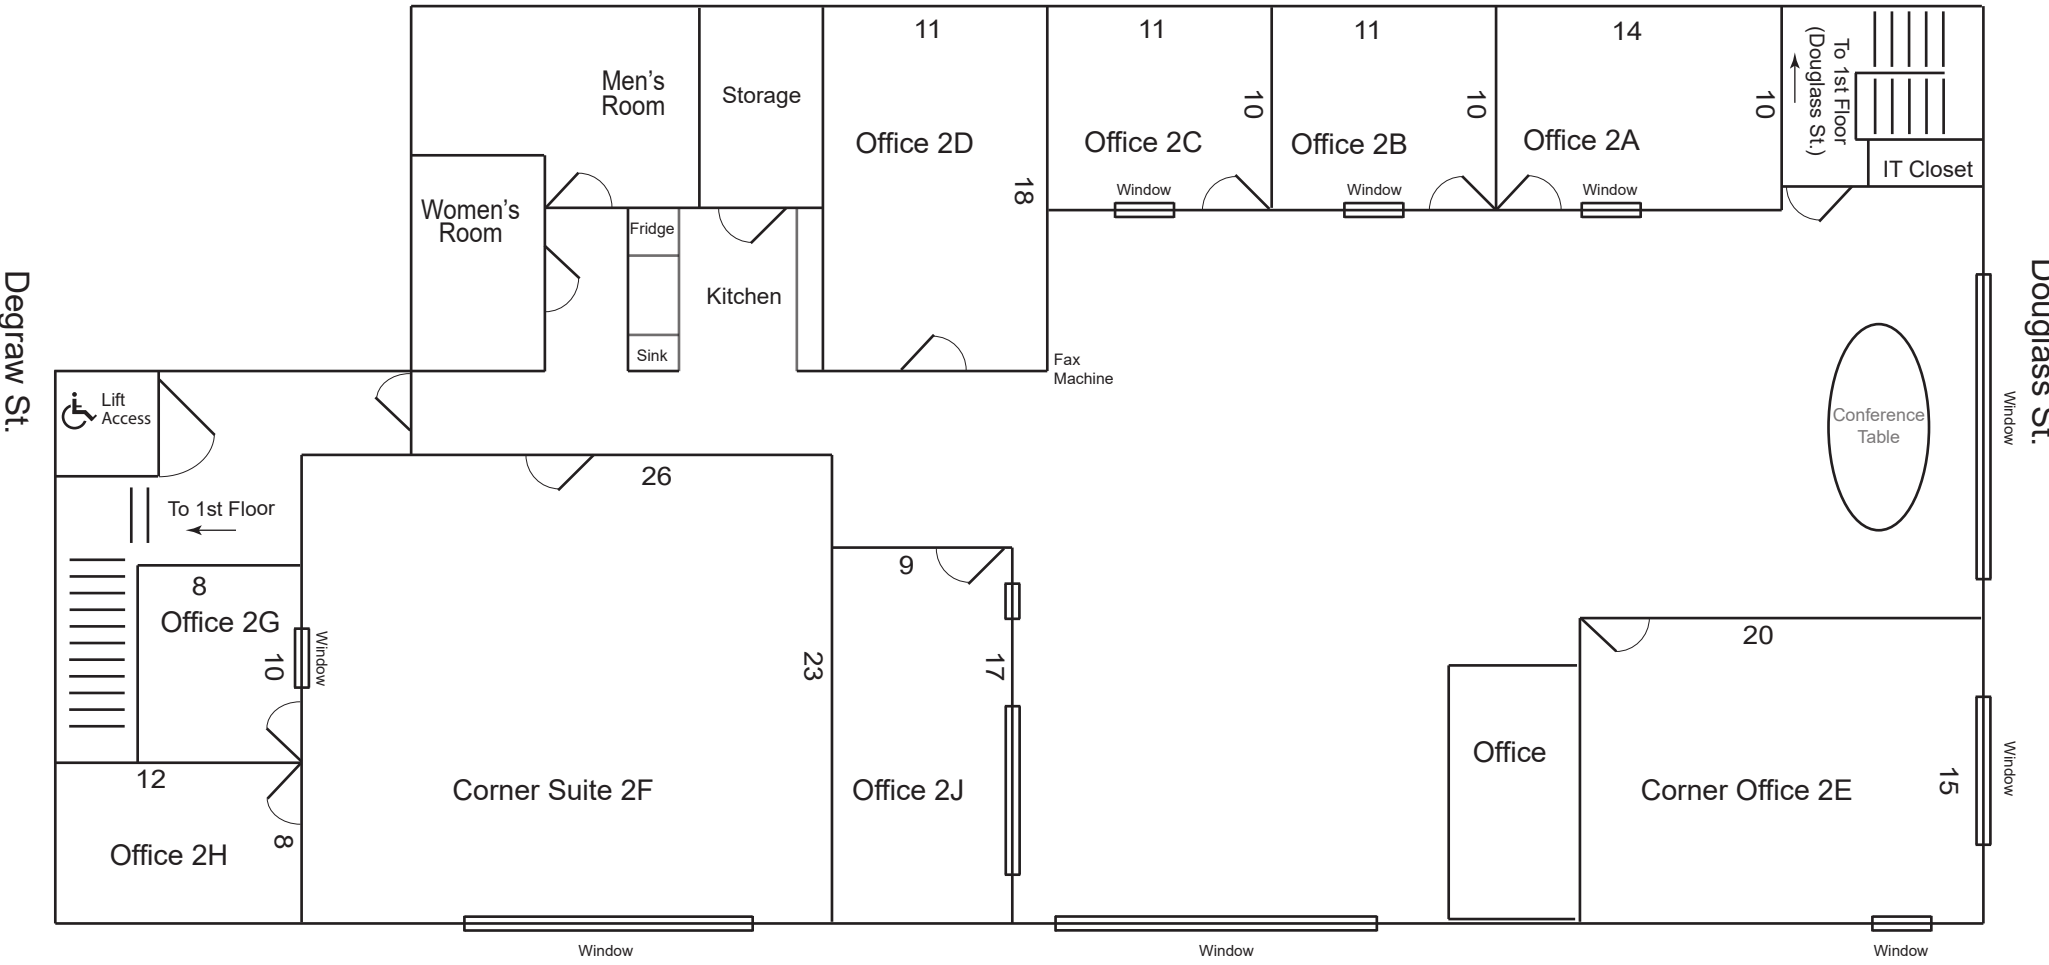

# 1st Floor

Gowanus Canal

\*High window for light

Eastern Effects  
210 Douglass Street Production Offices

Degrav St.

Douglass St.

Gowanus Canal

[easterneffects.com](http://easterneffects.com)  
718.855.1197