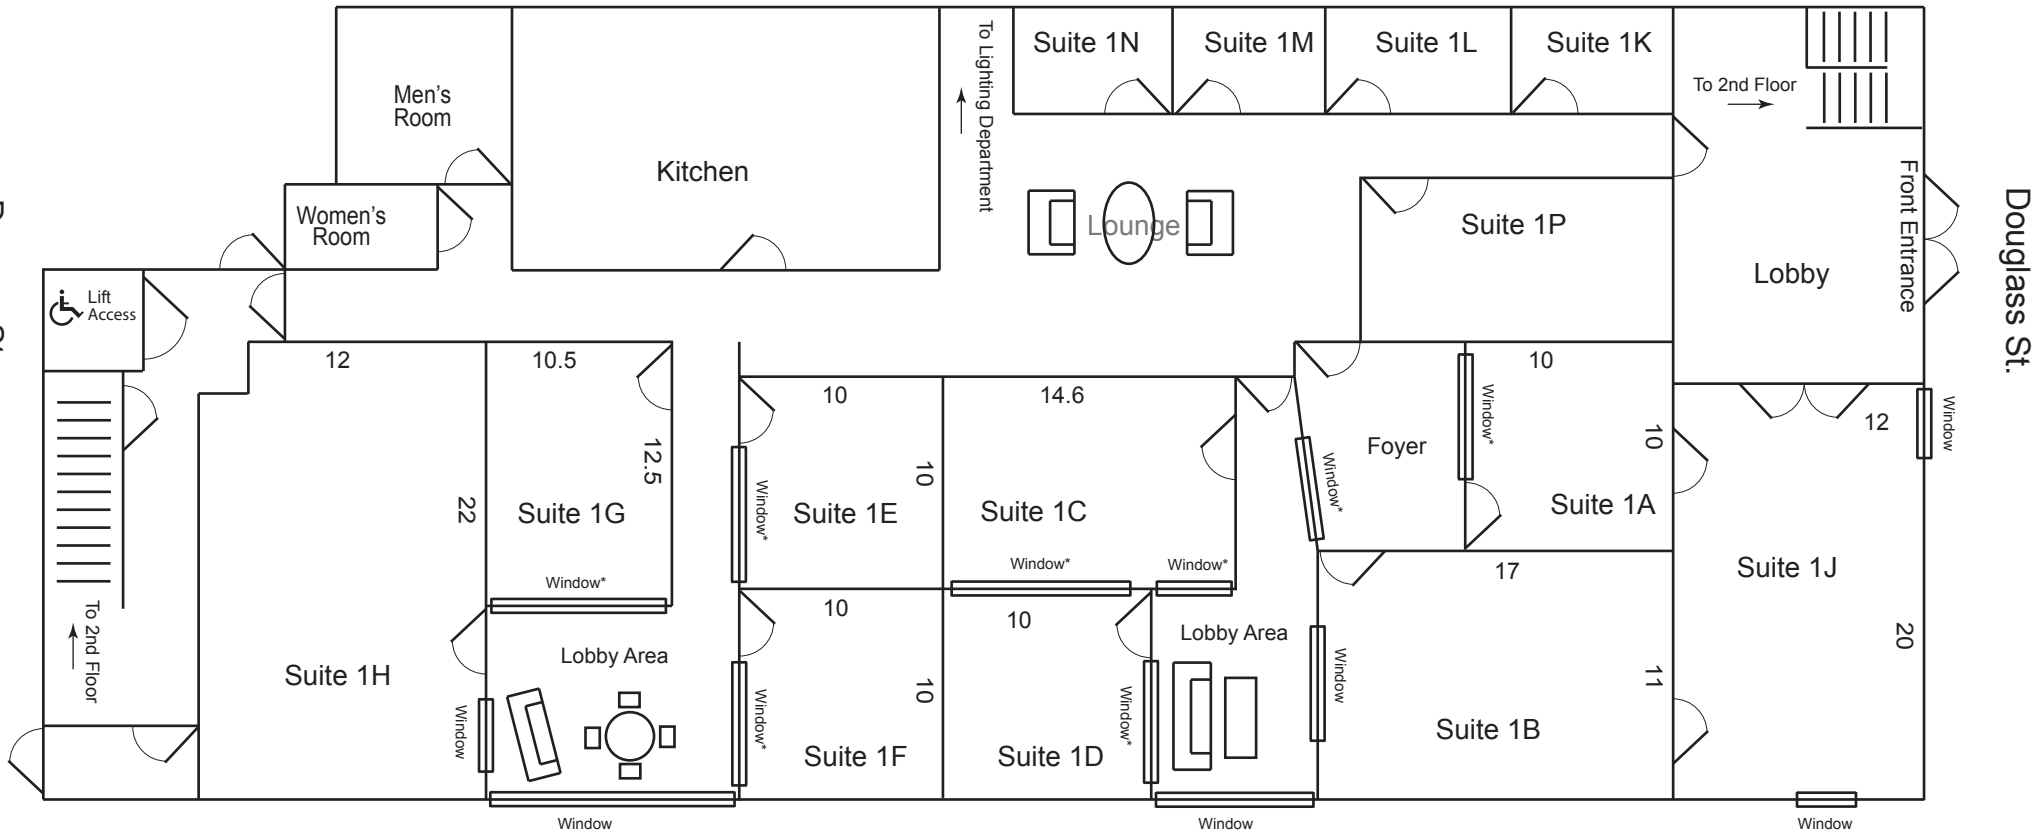

# 1st Floor

Gowanus Canal

\*High window for light

Eastern Effects  
210 Douglass Street Production Offices

Degrav St.

Douglass St.

Gowanus Canal

[easterneffects.com](http://easterneffects.com)  
718.855.1197