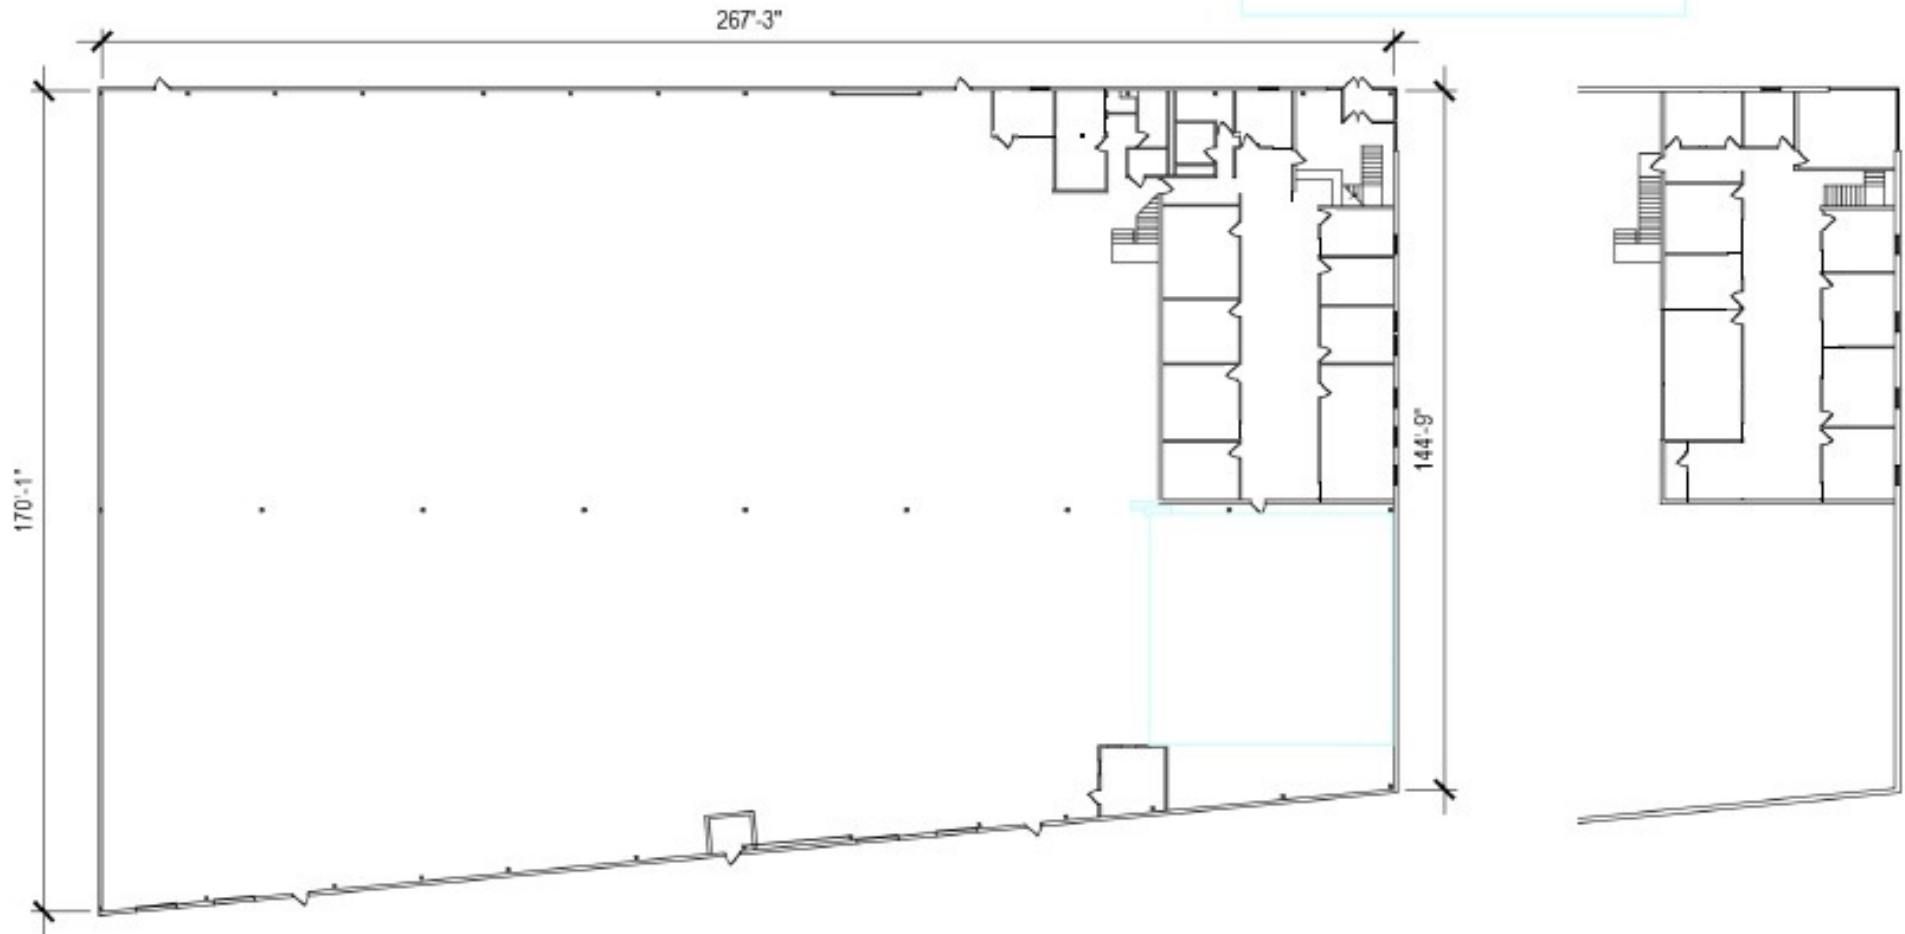

10 Basin Studios

Contact: Kyle McGroary
Phone: (718)-650-6425
Email:
10basinstudios@gmail.com

Soundproof Stage Space: 36,000 Square Feet
Finished Office Space: 10,000 Square Feet

Suite 130

Buchholz Architects